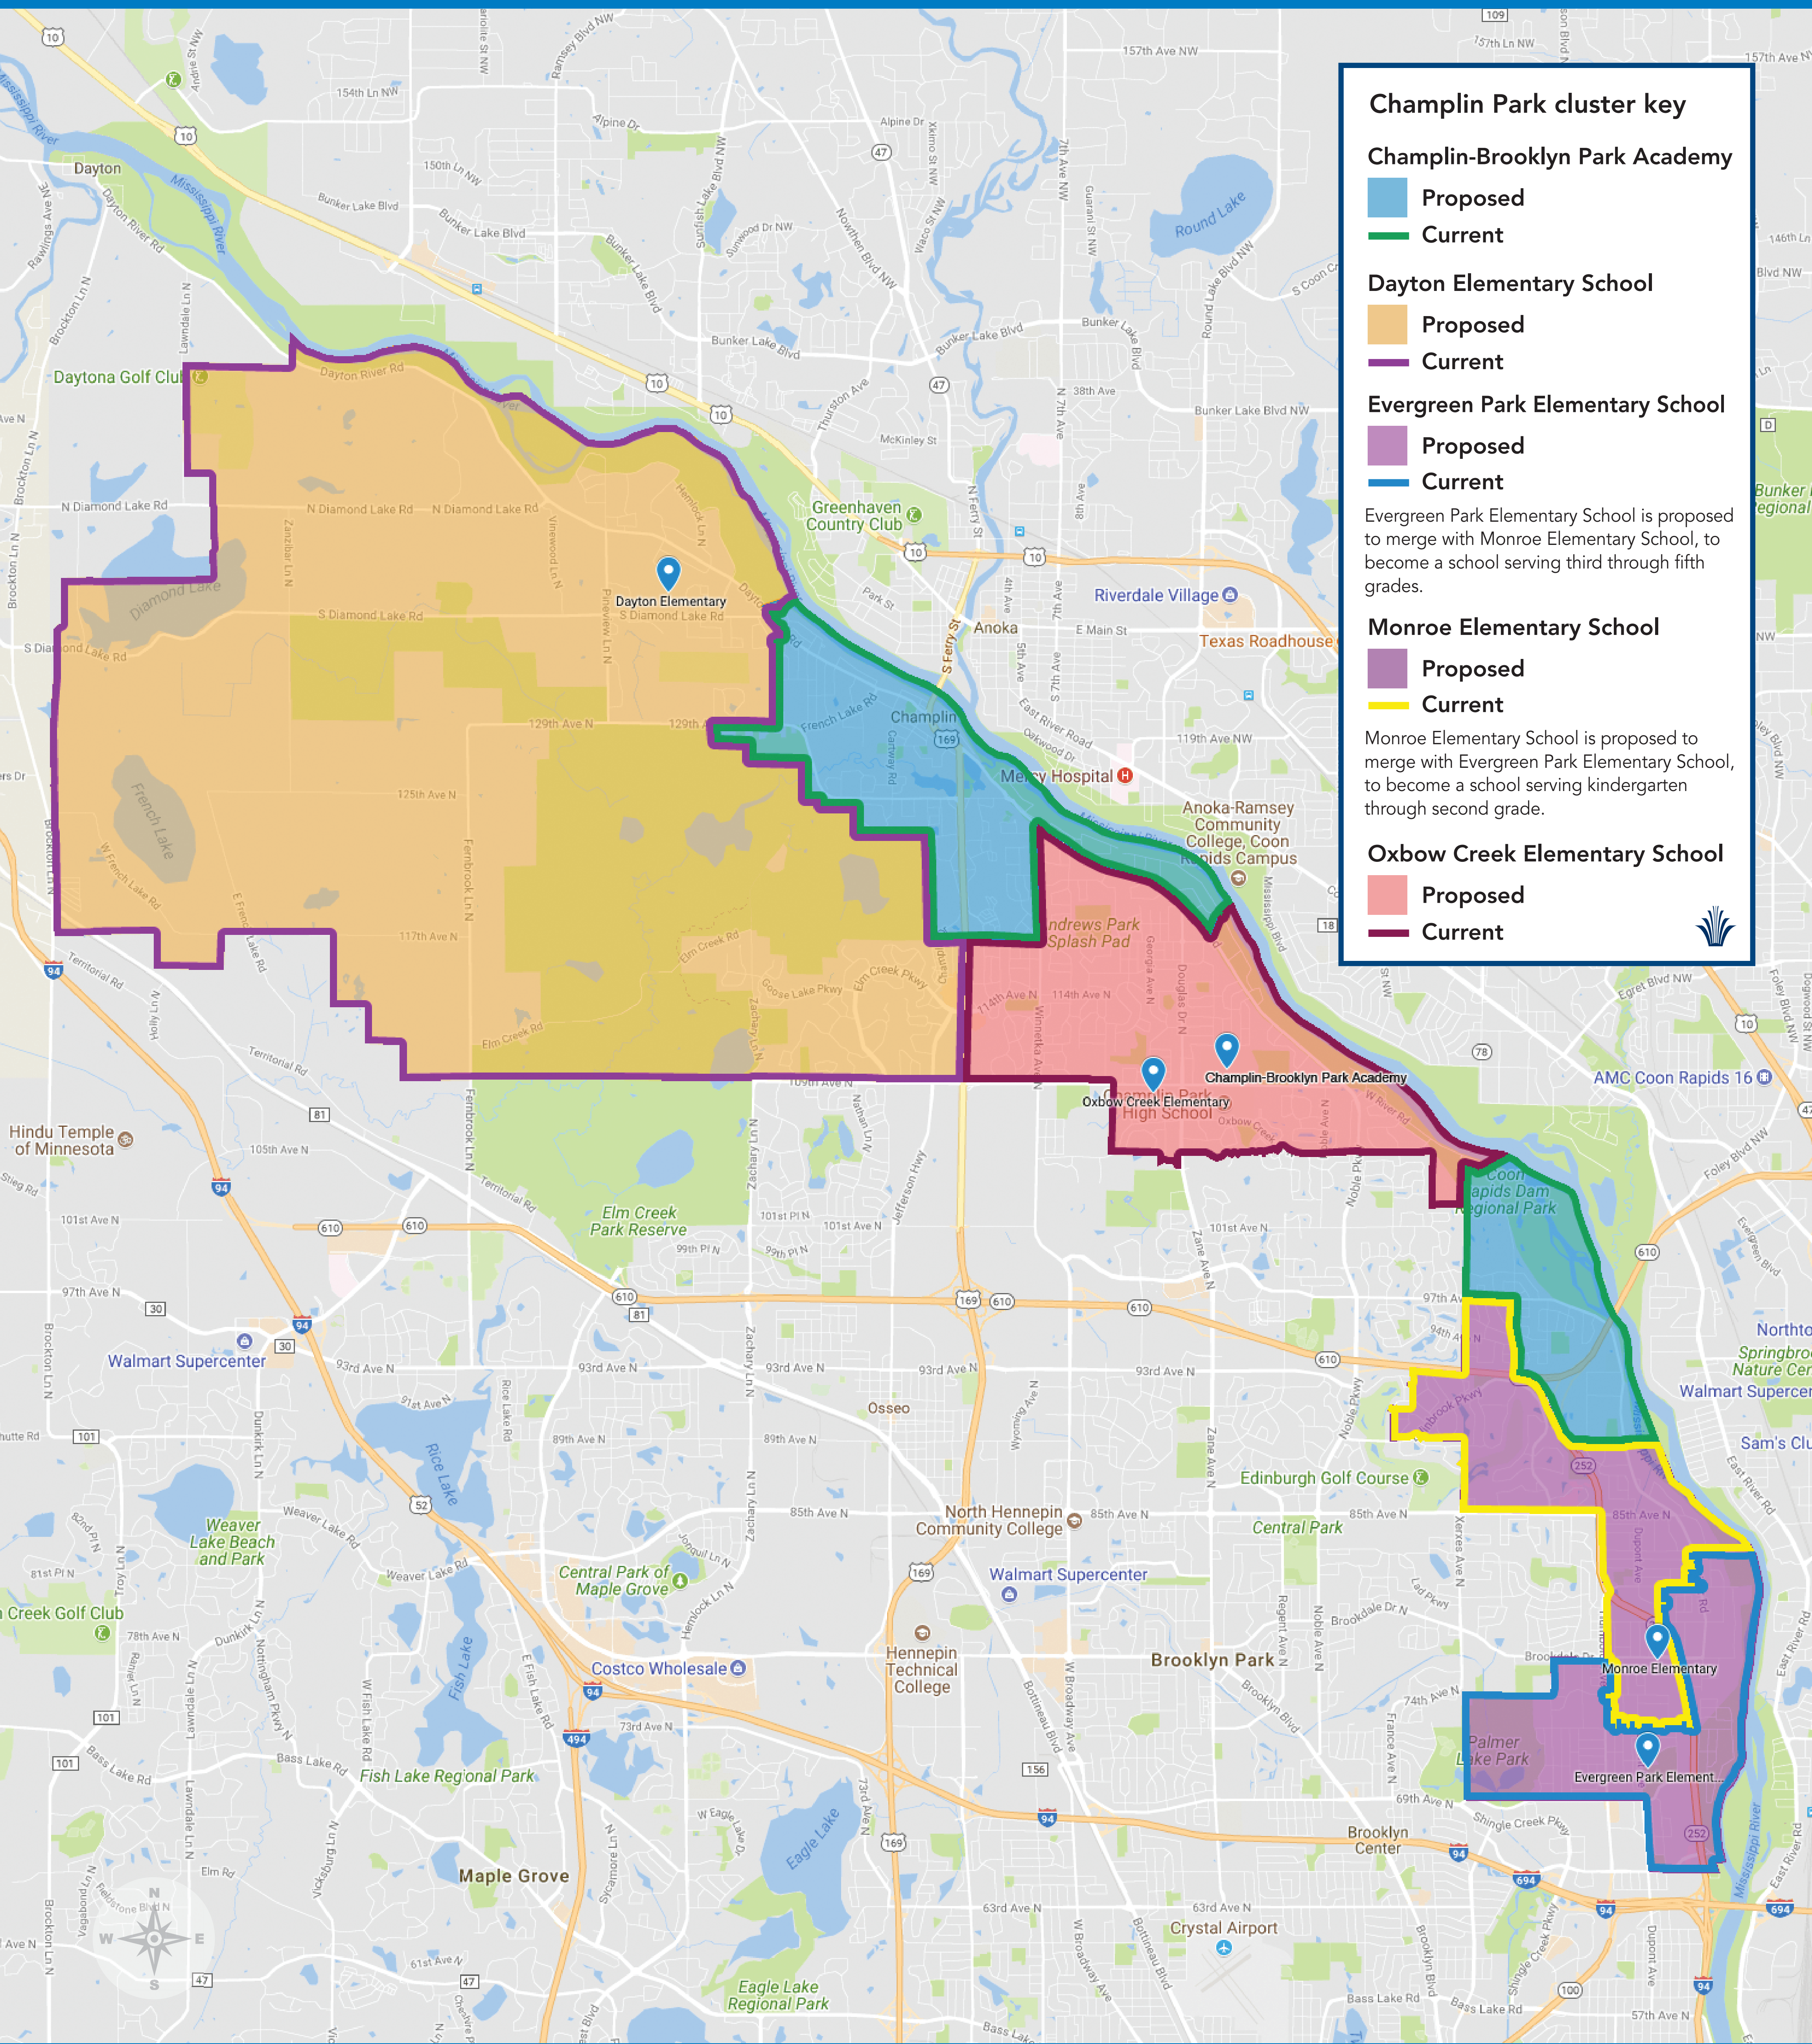

CHAMPLIN PARK CLUSTER

Elementary attendance boundary proposal

Middle and high school attendance boundaries are not proposed to change

Version one: Feb. 20, 2018

Champlin Park cluster key

Champlin-Brooklyn Park Academy
■ Proposed
■ Current

Dayton Elementary School
■ Proposed
■ Current

Evergreen Park Elementary School
■ Proposed
■ Current

Evergreen Park Elementary School is proposed to merge with Monroe Elementary School, to become a school serving third through fifth grades.

Monroe Elementary School
■ Proposed
■ Current

Monroe Elementary School is proposed to merge with Evergreen Park Elementary School, to become a school serving kindergarten through second grade.

Oxbow Creek Elementary School
■ Proposed
■ Current